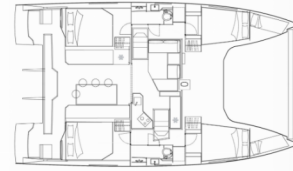

NAUTITECH 40 OPEN NEW

Lollo III

The Catamaran Nautitech 40 open NEW „Lollo III“, built in 2018, is moored in Palma de Mallorca, Real Club Nautico, Palma de Mallorca - Spain. The yacht has 4 + 2 cabins, can accomodate 8 + 1 + 2 persons and has 2 toilets/showers.

YACHT SPECIFICATIONS

Charter Base

Palma de Mallorca, Real Club Nautico, Spain

Yacht ID

141

Brand

Bavaria Yachtbau

Name

Lollo III

Production Year

2018

Length

11.99 m

Cabins

4 + 2

Berths

8 + 1 + 2

Max. Passengers

11

Head/Shower

2

STANDARD YACHT EQUIPMENT

Comfort

Bed linen, Cockpit cushions

Deck

Anchor line, Anchor swivel, Bimini top, Black ball, Black conus, Boat hook, Bosun's chair (Safe seat) (boatswain's chair), Canister for water, Cockpit full tent, Cockpit table, Cockpit/stern, outside shower, Davit, Dinghy, Dinghy (byboat) pump, Electric anchor windlass, Fenders, Gangway, Hawser, Jerry cans for diesel, Main anchor, Mooring ropes , Plastic bucket, Remote control for anchor winch with chain counter at helm, Repair box for dinghy, Round/globular fender, Spare anchor (Reserve, Auxiliary anchor), Spotlight / Headlights, Spring line, Teak cockpit, Water hose

Entertainment

Radio (= WiFi Box with AUX + Bluetooth)

Galley

Gas bottles, Hot water, Kitchen utensils (Galley equipment, cutlery), Refrigerator

Interior

Barometer, Clock, Electric toilet, Inside shower

Navigation

AIS (B&G), Autopilot (B&G), Bretonplotter, GPS chart plotter (B&G Zeus 7), GPS chart plotter - cockpit (B&G Zeus 9), Logge/Lot/Speed/Wind (B&G Triton), Navigation (Nautical) charts and nautical guide , Navigation set, Parallel ruler, Pilot book, Radar (B&G 4G), Radar reflector, Spyglass with bearing compass

Safety

Distress signals, EPIRB-Distress radio beacons, First aid kit , Flashlight, Fog horn, Life belts (Safety harness), Life buoy + Flashing light, Liferaft , Railing net (Safety net), Self inflating life vest, Set of tools , VHF radio , Wire (shroud) cutter

Sails

Electric winch, Gennaker-device, Lazy bag, Lazy jacks

Yacht electrics

Inverter (900W), Shore connection 220 V, Solar panels (100W), USB sockets