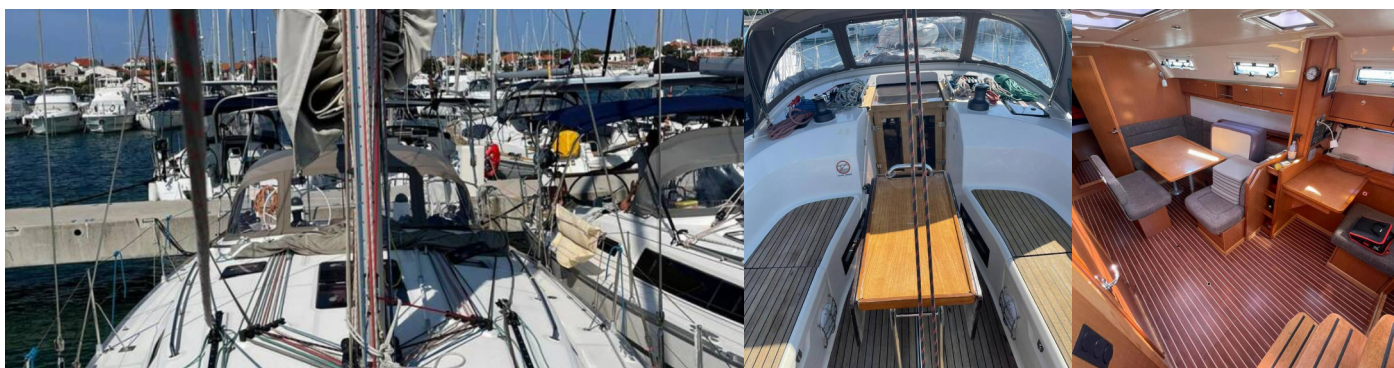

PRICE / WEEKS

22.03. - 29.03.2025 833 € ~~1.190 €~~	29.03. - 05.04.2025 910 € ~~1.300 €~~	05.04. - 12.04.2025 910 € ~~1.300 €~~	12.04. - 19.04.2025 Booked
19.04. - 26.04.2025 1.050 € ~~1.500 €~~	26.04. - 03.05.2025 Booked	03.05. - 10.05.2025 1.225 € ~~1.750 €~~	10.05. - 17.05.2025 1.365 € ~~1.950 €~~
17.05. - 24.05.2025 1.680 € ~~2.400 €~~	24.05. - 31.05.2025 1.995 € ~~2.850 €~~	31.05. - 07.06.2025 2.170 € ~~3.100 €~~	07.06. - 14.06.2025 2.480 € ~~3.100 €~~
14.06. - 21.06.2025 Booked	21.06. - 05.07.2025 Booked	05.07. - 12.07.2025 2.400 € ~~3.200 €~~	12.07. - 19.07.2025 2.400 € ~~3.200 €~~
19.07. - 26.07.2025 On option	26.07. - 06.08.2025 Booked	06.08. - 16.08.2025 Booked	16.08. - 23.08.2025 2.480 € ~~3.100 €~~
23.08. - 30.08.2025 2.440 € ~~3.050 €~~	30.08. - 06.09.2025 2.360 € ~~2.950 €~~		

WEB

www.suncharter.de

PHONE

+49 (0)8171 299 05

E-MAIL ADDRESS

info@suncharter.de

SUN CHARTER

Hans-Urmiller-Ring 11, D-82515, Wolfratshausen, Germany