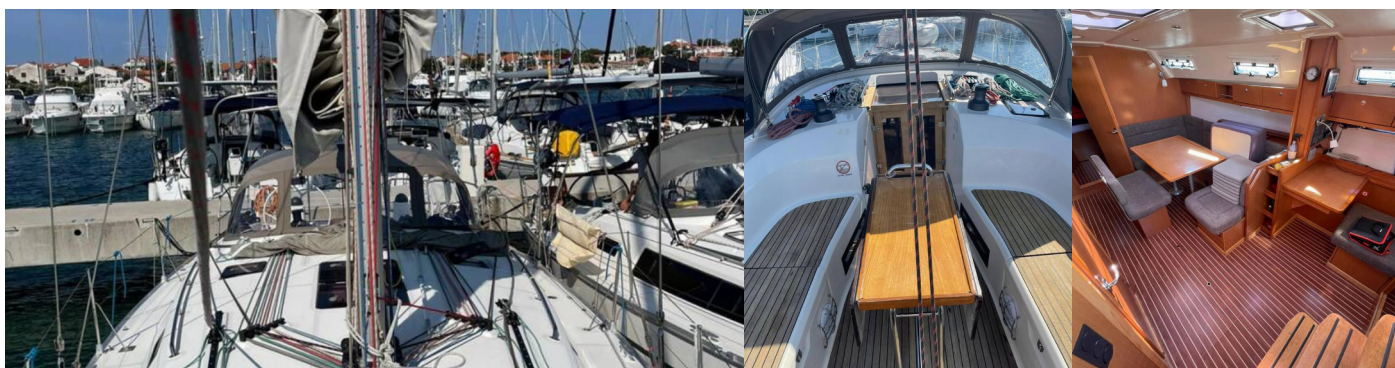

PRICE / WEEKS

06.09. - 13.09.2025 2.312 € ~~2.890 €~~	13.09. - 20.09.2025 2.072 € ~~2.590 €~~	20.09. - 27.09.2025 On option	27.09. - 04.10.2025 1.320 € ~~1.650 €~~
04.10. - 11.10.2025 1.160 € ~~1.450 €~~	11.10. - 18.10.2025 1.120 € ~~1.400 €~~	18.10. - 25.10.2025 1.120 € ~~1.400 €~~	25.10. - 01.11.2025 Booked
01.11. - 08.11.2025 1.120 € ~~1.400 €~~	08.11. - 15.11.2025 1.112 € ~~1.390 €~~	15.11. - 22.11.2025 1.112 € ~~1.390 €~~	23.11. - 31.12.2025 Booked

WEB

www.suncharter.de

PHONE

+49 (0)8171 299 05

E-MAIL ADDRESS

info@suncharter.de

SUN CHARTER

Hans-Urmiller-Ring 11, D-82515, Wolfratshausen, Germany