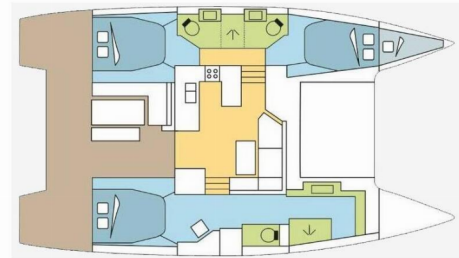

FOUNTAIN PAJOT ASTREA 42

Umami

The Catamaran Fountaine Pajot Astrea 42 „Umami“, built in 2020, is moored in Pula, Marina Polesana, - Croatia. The yacht has 3 + 1 cabins, can accommodate 6 + 2 + 1 persons and has 3 toilets/showers.

YACHT SPECIFICATIONS

Charter Base

Pula, Marina Polesana, Croatia

Yacht ID

193

Brand

Fountaine Pajot

Name

Umami

Production Year

2020

Length

12.58 m

Cabins

3 + 1

Berths

6 + 2 + 1

Max. Passengers

9

Head/Shower

3

STANDARD YACHT EQUIPMENT

Deck

Anchor line, Anchor swivel, Bimini top (for helm station), Black ball, Black conus, Boat hook, Bosun's chair (Safe seat) (boatswain's chair), Canister for water, Cockpit full tent, Cockpit table, Cockpit/stern, outside shower, Dinghy, Dinghy (byboat) pump, Electric anchor windlass, Fenders, Gangway (wood), Hawser, Impeller, V-belt, oilfilter, Jerry cans for diesel, Main anchor (Delta 42 kg), Mooring ropes , Plastic bucket, Repair box for dinghy, Round/globular fender, Spare anchor (Reserve, Auxiliary anchor), Spotlight / Headlights, Sprayhood (for helm station), Spring line, Teak cockpit, Water hose

Entertainment

Outdoor speakers, Radio (Fusion: Bluetooth)

Galley

Gas bottles, Hot water, Kitchen utensils (Galley equipment, cutlery), Refrigerator (Cockpit fridge)

Interior

Barometer, Clock, Electric fans in cabins, Lowerable salon table

Navigation

AIS (Garmin 2 Smart Cruising), Autopilot (Garmin 2 Smart Cruising), GPS chart plotter - cockpit (Garmin GPS 7410), Harbour guides, Logge/Lot/Speed/Wind (Garmin multi GMI20), Navigation (Nautical) charts and nautical guide , Navigation set, Radar (NEW 2024 / Garmin GMR Fantom 24), Radar reflector, Spyglass with bearing compass

Safety

Distress signals, Fire extinguisher , First aid kit , Flashlight, Fog horn, Life belts (Safety harness), Life buoy + Flashing light, Life jackets (automatic), Liferaft , Set of tools , VHF radio (Garmin 2 Smart Cruising), Wire (shroud) cutter

Sails

Electric winch (1x for main sail), Gennaker-device, Lazy bag, Lazy jacks

Yacht electrics

Battery charger , Generator (8 kW), Heating, Inverter (2.000 Watt), Shore connection 220 V, Solar panels