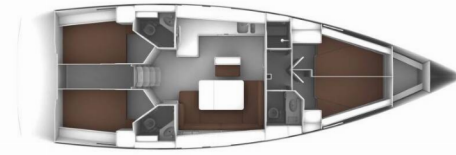

BAVARIA CRUISER 46

Regulus

The Sailing yacht Bavaria Cruiser 46 „Regulus“, built in 2022 , is moored in Marin Turk Göcek Village Port, Göcek - Türkiye . The yacht has 4 cabins, can accomodate 8 + 2 persons and has 3 toilets/showers.

Regulus

Production Year

2022

Length

14.27 m

Cabins

4

Berths