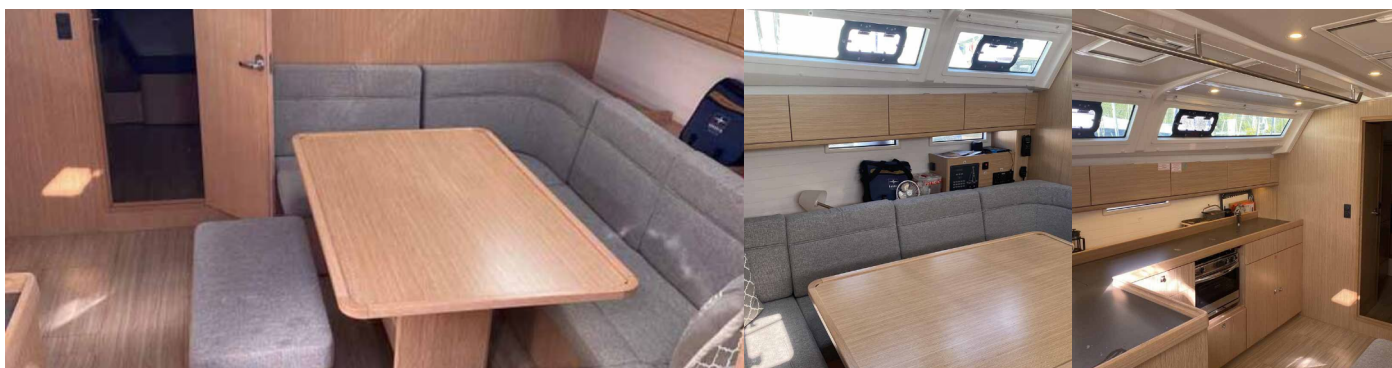

PRICE / WEEKS

15.03. - 22.03.2025 2.848 € ~~3.350 €~~	22.03. - 29.03.2025 2.848 € ~~3.350 €~~	29.03. - 05.04.2025 2.848 € ~~3.350 €~~	05.04. - 12.04.2025 2.848 € ~~3.350 €~~
12.04. - 19.04.2025 2.848 € ~~3.350 €~~	19.04. - 26.04.2025 2.848 € ~~3.350 €~~	26.04. - 03.05.2025 Booked	03.05. - 10.05.2025 Booked
10.05. - 17.05.2025 Booked	17.05. - 24.05.2025 Booked	24.05. - 31.05.2025 3.698 € ~~4.350 €~~	31.05. - 07.06.2025 4.335 € ~~5.100 €~~
07.06. - 21.06.2025 Booked	21.06. - 28.06.2025 4.335 € ~~5.100 €~~	28.06. - 05.07.2025 4.165 € ~~4.900 €~~	05.07. - 12.07.2025 4.165 € ~~4.900 €~~
12.07. - 19.07.2025 4.165 € ~~4.900 €~~	19.07. - 26.07.2025 4.165 € ~~4.900 €~~	26.07. - 02.08.2025 4.335 € ~~5.100 €~~	02.08. - 09.08.2025 4.335 € ~~5.100 €~~
09.08. - 16.08.2025 4.335 € ~~5.100 €~~	16.08. - 23.08.2025 4.335 € ~~5.100 €~~	23.08. - 30.08.2025 4.335 € ~~5.100 €~~	30.08. - 06.09.2025 4.590 € ~~5.400 €~~

WEB

www.suncharter.de

PHONE

+49 (0)8171 299 05

E-MAIL ADDRESS

info@suncharter.de

SUN CHARTER

Hans-Urmiller-Ring 11, D-82515, Wolfratshausen, Germany