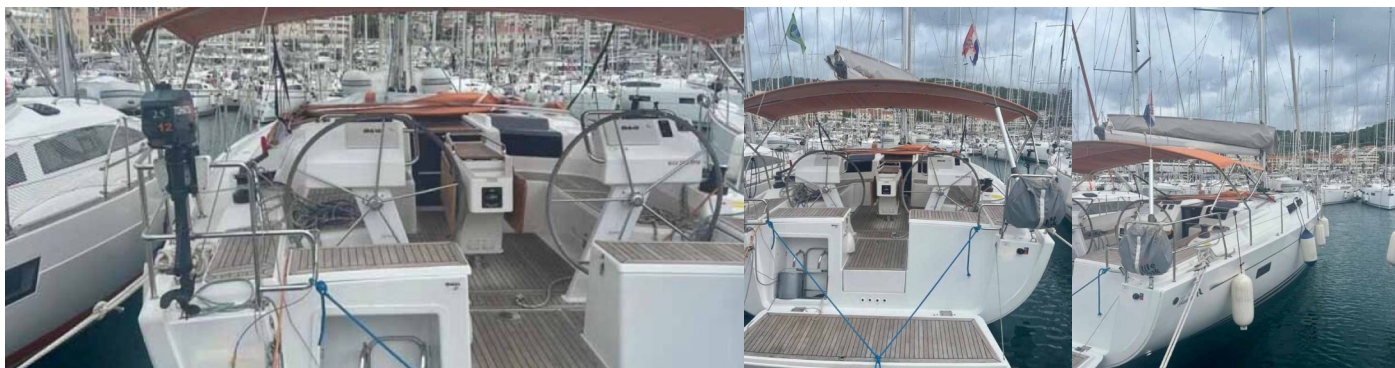

PRICE / WEEKS

01.01. - 21.03.2025 Booked	22.03. - 29.03.2025 1.192 € ~~1.490 €~~	29.03. - 05.04.2025 1.480 € ~~1.850 €~~	05.04. - 12.04.2025 1.512 € ~~1.890 €~~
12.04. - 19.04.2025 1.592 € ~~1.990 €~~	19.04. - 26.04.2025 1.800 € ~~2.250 €~~	26.04. - 03.05.2025 2.000 € ~~2.500 €~~	03.05. - 10.05.2025 2.072 € ~~2.590 €~~
10.05. - 17.05.2025 2.232 € ~~2.790 €~~	17.05. - 24.05.2025 2.792 € ~~3.490 €~~	24.05. - 31.05.2025 3.120 € ~~3.900 €~~	31.05. - 07.06.2025 3.600 € ~~4.500 €~~

WEB

www.suncharter.de

PHONE

+49 (0)8171 299 05

E-MAIL ADDRESS

info@suncharter.de

SUN CHARTER

Hans-Urmiller-Ring 11, D-82515, Wolfratshausen, Germany