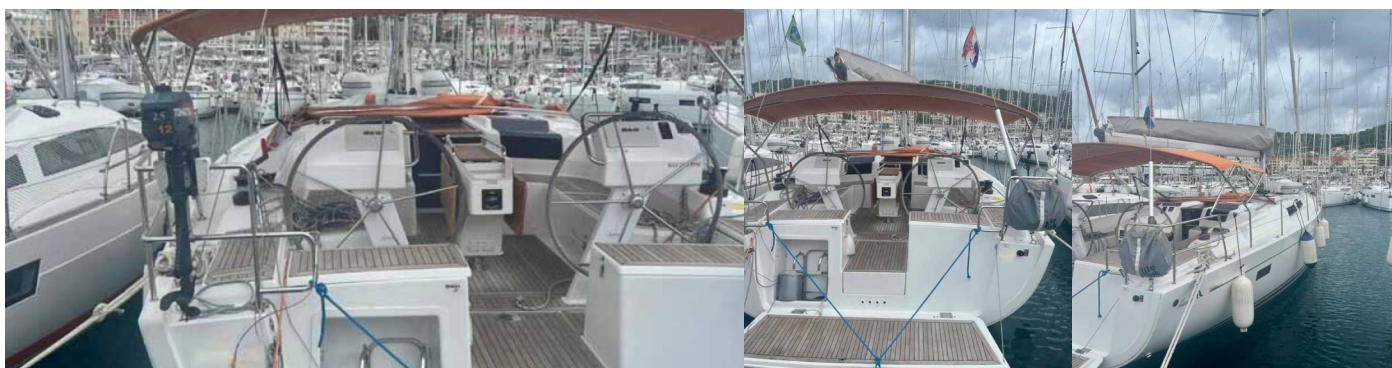

PRICE / WEEKS

07.06. - 14.06.2025 3.760 € ~~4.700 €~~	14.06. - 21.06.2025 4.040 € ~~5.050 €~~	21.06. - 28.06.2025 4.200 € ~~5.250 €~~	28.06. - 05.07.2025 4.280 € ~~5.350 €~~
05.07. - 12.07.2025 4.360 € ~~5.450 €~~	12.07. - 19.07.2025 4.440 € ~~5.550 €~~	19.07. - 26.07.2025 4.440 € ~~5.550 €~~	26.07. - 02.08.2025 4.440 € ~~5.550 €~~
02.08. - 09.08.2025 4.440 € ~~5.550 €~~	09.08. - 16.08.2025 4.200 € ~~5.250 €~~	16.08. - 23.08.2025 4.120 € ~~5.150 €~~	23.08. - 30.08.2025 4.120 € ~~5.150 €~~
30.08. - 06.09.2025 3.800 € ~~4.750 €~~	06.09. - 13.09.2025 3.520 € ~~4.400 €~~	13.09. - 20.09.2025 3.080 € ~~3.850 €~~	20.09. - 27.09.2025 2.392 € ~~2.990 €~~
27.09. - 04.10.2025 1.912 € ~~2.390 €~~	04.10. - 11.10.2025 1.800 € ~~2.250 €~~	11.10. - 18.10.2025 1.752 € ~~2.190 €~~	18.10. - 25.10.2025 1.720 € ~~2.150 €~~
25.10. - 01.11.2025 1.640 € ~~2.050 €~~	01.11. - 08.11.2025 1.640 € ~~2.050 €~~	08.11. - 15.11.2025 1.640 € ~~2.050 €~~	15.11. - 22.11.2025 1.640 € ~~2.050 €~~
23.11. - 31.12.2025 Booked			

WEB

www.suncharter.de

PHONE

+49 (0)8171 299 05

E-MAIL ADDRESS

info@suncharter.de

SUN CHARTER

Hans-Urmiller-Ring 11, D-82515, Wolfratshausen, Germany