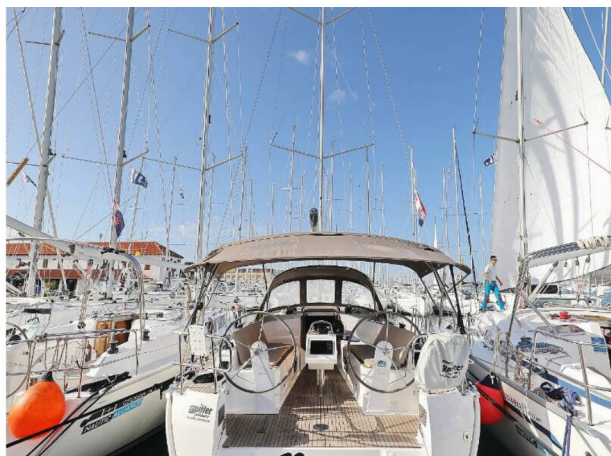

# BAVARIA CRUISER 37

Vera (2015)

Member of  
NAUTIC ALLIANCE **NA**

## Technical specification

Yacht ID	101
Brand	Bavaria Yachtbau
Name	Vera
Production year	2015
Length	37 ft
Cabins	3
Berths	6 + 2
Head/Shower	1

**Purchase price: 120.000 €**

# BAVARIA CRUISER 37

Vera (2015)

Member of **NA**  
NAUTIC ALLIANCE

## Standard yacht equipment

**Deck:** Anchor line, Anchor swivel, Bathing platform, Bimini top, Black ball, Black conus, Boat hook, Bosun's chair (Safe seat) (boatswain's chair), Canister for water, Cockpit cushions, Cockpit table with light, Cockpit/stern, outside shower, Dinghy, Duradeck, Electric anchor windlass, Fenders, Gangway, Hawser, Jerry cans for diesel, Main anchor, Mooring ropes , Plastic bucket, Round/globular fender, Spare anchor (Reserve, Auxiliary anchor), Spotlight / Headlights, Sprayhood, Spring line, Water hose