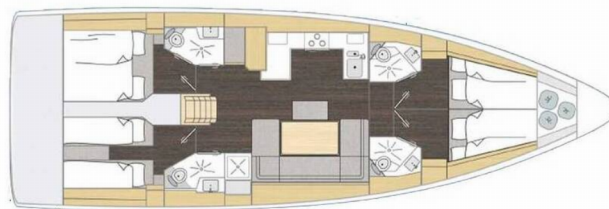

BAVARIA C46

Penelope (2025)

Member of
NAUTIC ALLIANCE **NA**

Technical specification

Yacht ID	137
Brand	Bavaria Yachtbau
Name	Penelope
Production year	2025
Length	49 ft
Cabins	4
Berths	8 + 1
Head/Shower	4

Deck: Anchor line, Anchor swivel, Bimini top, Black ball, Black conus, Boat hook, Bosun's chair (Safe seat) (boatswain's chair), Canister for water, Cockpit grill, Cockpit table, Cockpit/stern, outside shower, Dinghy, Dinghy (byboat) pump, Electric anchor windlass, Fenders, Gangway, Hawser, Impeller, V-belt, oilfilter, Jerry cans for diesel, Main anchor, Mooring ropes , Repair box for dinghy, Round/globular fender, Spare anchor (Reserve, Auxiliary anchor), Spotlight / Headlights, Sprayhood, Spring line, Teak cockpit, Water hose