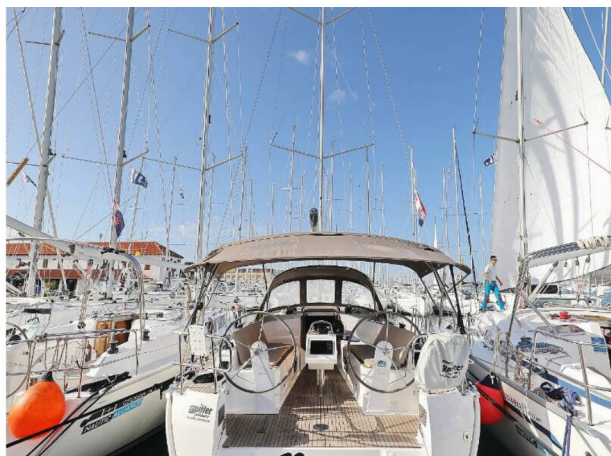

BAVARIA CRUISER 37

Vera (2015)

Member of
NAUTIC ALLIANCE **NA**

Especificación técnica

Yate ID	101
Marca	Bavaria Yachtbau
Nombre	Vera
Año de producción	2015
Longitud	37 ft
Camarotes	3
Literas	6 + 2
Baño/Ducha	1

Purchase price: 98.000 €

Contact person:

BAVARIA CRUISER 37

Vera (2015)

Member of
NAUTIC ALLIANCE **NA**

Equipamiento estándar del yate

Comfort: Bed linen, Cockpit cushions

Deck: Anchor line, Anchor swivel, Bathing platform, Bimini top, Black ball, Black conus, Boat hook, Bosun's chair (Safe seat) (boatswain's chair), Canister for water, Cockpit table, Cockpit table with light, Cockpit/stern, outside shower, Dinghy, Dinghy (byboat) pump, Electric anchor windlass, Fenders, Gangway, Hawser, Impeller, V-belt, oilfilter, Jerry cans for diesel, Main anchor, Mooring ropes, Plastic bucket, Repair box for dinghy, Round/globular fender, Spare anchor (Reserve, Auxiliary anchor), Spotlight / Headlights, Sprayhood, Spring line, Teak cockpit, Teak deck, Water hose