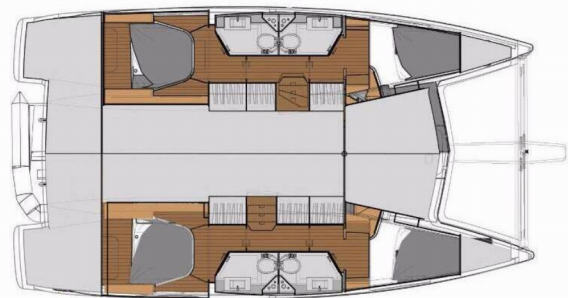

FONTAINE PAJOT LUCIA 40

Tu Tamo 2 (2018)

Member of
NAUTIC ALLIANCE

Especificación técnica

Yate ID	123
Marca	Fountaine Pajot
Nombre	Tu Tamo 2
Año de producción	2018
Longitud	38 ft
Camarotes	4
Literas	8 + 2
Baño/Ducha	4

Purchase price: 339.000 €

Contact person:

FONTAINE PAJOT LUCIA 40

Tu Tamo 2 (2018)

Member of
NAUTIC ALLIANCE **NA**

Equipamiento estándar del yate

Comfort: Bed linen, Cockpit cushions, Sundeck cushions

Deck: Anchor line, Anchor swivel, Bimini top, Black ball, Black conus, Boat hook, Bosun's chair (Safe seat) (boatswain's chair), Canister for water, Cockpit table, Cockpit/stern, outside shower, Davit, Dinghy, Dinghy (byboat) pump, Electric anchor windlass, Fenders, Gangway, Hawser, Impeller, V-belt, oilfilter, Jerry cans for diesel, Main anchor, Mooring ropes , Plastic bucket, Repair box for dinghy, Round/globular fender, Spare anchor (Reserve, Auxiliary anchor), Spotlight / Headlights, Spring line, Water hose