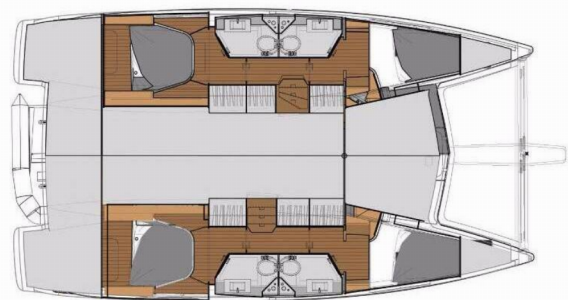

FONTAINE PAJOT LUCIA 40

Tu Tamo 2 (2018)

Member of
NAUTIC ALLIANCE

Especificación técnica

| | |
|-------------------|-----------------|
| Yate ID | 123 |
| Marca | Fountaine Pajot |
| Nombre | Tu Tamo 2 |
| Año de producción | 2018 |
| Longitud | 38 ft |
| Camarotes | 4 |
| Literas | 8 + 2 |
| Baño/Ducha | 4 |

Purchase price: 339.000 €

Contact person:

FONTAINE PAJOT LUCIA 40

Tu Tamo 2 (2018)

Equipamiento estándar del yate

Comfort: Bed linen, Cockpit cushions, Sundeck cushions

Deck: Anchor line, Anchor swivel, Bimini top, Black ball, Black conus, Boat hook, Bosun's chair (Safe seat) (boatswain's chair), Canister for water, Cockpit table, Cockpit/stern, outside shower, Davit, Dinghy, Dinghy (byboat) pump, Electric anchor windlass, Fenders, Gangway, Hawser, Impeller, V-belt, oilfilter, Jerry cans for diesel, Main anchor, Mooring ropes , Plastic bucket, Repair box for dinghy, Round/globular fender, Spare anchor (Reserve, Auxiliary anchor), Spotlight / Headlights, Spring line, Water hose

Sails: Electric winch, Lazy bag, Lazy jacks

Yacht electrics: Battery charger , Generator, Heating, Inverter, Shore connection 220 V, Solar panels, USB sockets