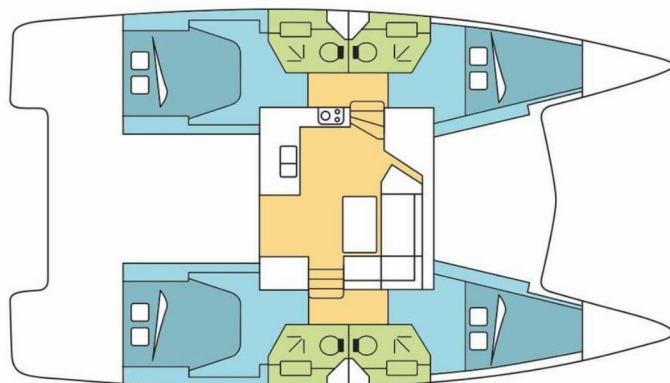

FONTAINE PAJOT ISLA 40

Chilli (2022)

Member of
NAUTIC ALLIANCE **NA**

Especificación técnica

| | |
|-------------------|-----------------|
| Yate ID | 140 |
| Marca | Fountaine Pajot |
| Nombre | Chilli |
| Año de producción | 2022 |
| Longitud | 39 ft |
| Camarotes | 4 |
| Literas | 8 + 1 |
| Baño/Ducha | 4 |

Purchase price: 430.000 €

Contact person:

Equipamiento estándar del yate

Comfort: Cockpit cushions, Sundeck cushions

Deck: Anchor line, Anchor swivel, Bimini top, Black ball, Black conus, Boat hook, Bosun's chair (Safe seat) (boatswain's chair), Canister for water, Cockpit full tent, Cockpit table, Cockpit/stern, outside shower, Davit, Dinghy, Dinghy (byboat) pump, Electric anchor windlass, Fenders, Gangway, Grill/Barbecue/Plancha, Hawser, Impeller, V-belt, oilfilter, Jerry cans for diesel, Main anchor, Mooring ropes, Plastic bucket, Repair box for dinghy, Round/globular fender, Spare anchor (Reserve, Auxiliary anchor), Spotlight / Headlights, Sprayhood, Spring line, Teak cockpit, Water hose