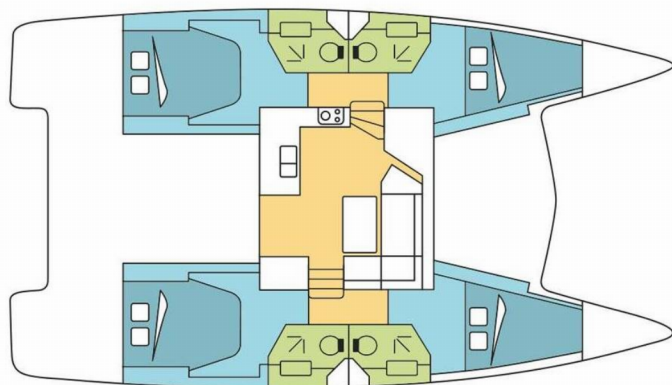

FONTAINE PAJOT ISLA 40

Chilli (2022)

Member of
NAUTIC ALLIANCE **NA**

Especificación técnica

Yate ID	140
Marca	Fountaine Pajot
Nombre	Chilli
Año de producción	2022
Longitud	39 ft
Camarotes	4
Literas	8 + 1
Baño/Ducha	4

Purchase price: 470.000 €

Contact person:

Equipamiento estándar del yate

Comfort: Cockpit cushions, Sundeck cushions

Deck: Anchor line, Anchor swivel, Bimini top, Black ball, Black conus, Boat hook, Bosun's chair (Safe seat) (boatswain's chair), Canister for water, Cockpit full tent, Cockpit table, Cockpit/stern, outside shower, Davit, Dinghy, Dinghy (byboat) pump, Electric anchor windlass, Fenders, Gangway, Grill/Barbecue/Plancha, Hawser, Impeller, V-belt, oilfilter, Jerry cans for diesel, Main anchor, Mooring ropes, Plastic bucket, Repair box for dinghy, Round/globular fender, Spare anchor (Reserve, Auxiliary anchor), Spotlight / Headlights, Sprayhood, Spring line, Teak cockpit, Water hose

Entertainment: Outdoor speakers, Radio

Galley: Gas bottles, Hot water, Kitchen utensils (Galley equipment, cutlery), Refrigerator

Interior: Barometer, Clock, Electric fans in cabins, Electric toilet

Navigation: Autopilot, GPS chart plotter, GPS chart plotter - cockpit, Harbour guides, Logge/Lot/Speed/Wind, Navigation (Nautical) charts and nautical guide, Navigation set, Radar, Radar reflector, Screen, Spyglass with bearing compass