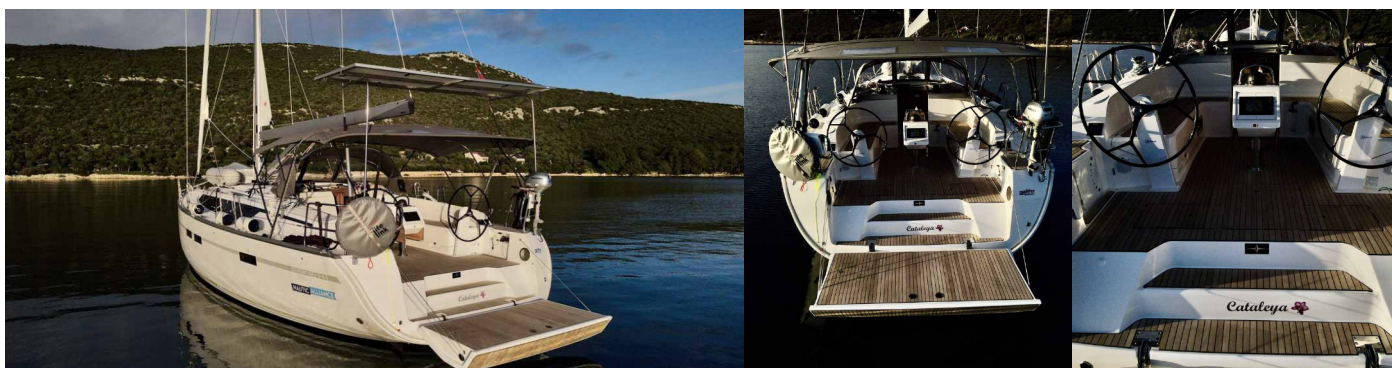

PRICE / WEEKS

07.06. - 14.06.2025 3.800 € ~~4.750 €~~	14.06. - 21.06.2025 Reservado	21.06. - 28.06.2025 Reservado	28.06. - 05.07.2025 4.360 € ~~5.450 €~~
05.07. - 12.07.2025 4.520 € ~~5.650 €~~	12.07. - 19.07.2025 4.520 € ~~5.650 €~~	19.07. - 26.07.2025 Reservado	26.07. - 02.08.2025 Reservado
02.08. - 23.08.2025 Reservado	23.08. - 06.09.2025 Reservado	06.09. - 13.09.2025 Reservado	13.09. - 20.09.2025 Reservado
20.09. - 27.09.2025 Reservado	27.09. - 04.10.2025 Reservado	04.10. - 11.10.2025 2.000 € ~~2.500 €~~	11.10. - 18.10.2025 1.840 € ~~2.300 €~~
18.10. - 25.10.2025 1.840 € ~~2.300 €~~	25.10. - 01.11.2025 1.840 € ~~2.300 €~~	01.11. - 08.11.2025 1.752 € ~~2.190 €~~	08.11. - 15.11.2025 1.720 € ~~2.150 €~~
15.11. - 22.11.2025 1.720 € ~~2.150 €~~	23.11. - 31.12.2025 Reservado		

WEB

www.suncharter.de

TELÉFONO

+49 (0)8171 299 05

DIRECCIÓN DE CORREO ELECTRÓNICO

info@suncharter.de

SUN CHARTER

Hans-Urmiller-Ring 11, D-82515, Wolfratshausen, Alemania