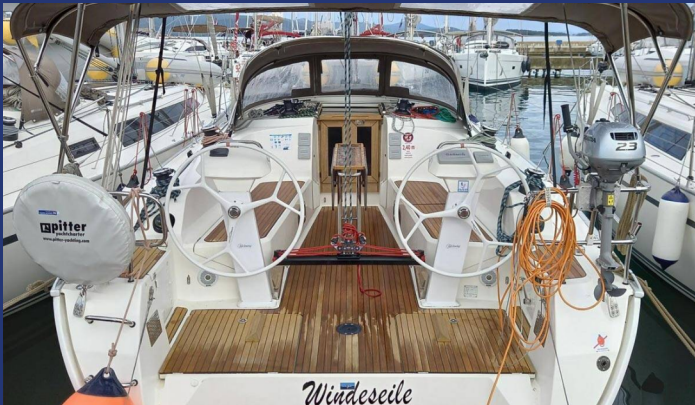

BAVARIA CRUISER 41S

WindesEile (20)

El Velero Bavaria Cruiser 41S „WindesEile (20)“, construido en 2017, está amarrado en Marina Hramina, Murter, - Croacia. El yate cuenta con 3 cabinas, puede alojar a 6 + 2 personas y dispone de 2 baños/duchas.

Marca

Bavaria Yachtbau

Nombre

WindesEile (20)

Año De Producción

2017

Longitud

12.35 m

EQUIPAMIENTO ESTÁNDAR DEL YATE

Comfort

Bed linen, Cockpit cushions

Deck

Anchor line, Anchor swivel, Bathing platform, Bimini top, Black ball, Black conus, Boat hook, Bosun's chair (Safe seat) (boatswain's chair), Canister for water (20L), Cockpit table, Cockpit/stern, outside shower, Dinghy (New 2023), Dinghy (byboat) pump, Electric anchor windlass, Fenders, Gangway (wood), Hawser (50m), Impeller, V-belt, oilfilter, Jerry cans for diesel (20L), Main anchor (Jambo 20kg), Mooring ropes (15m), Plastic bucket, Remote control for anchor winch with chain counter at helm, Removable cockpit table, Repair box for dinghy, Round/globular fender, Spare anchor (Reserve, Auxiliary anchor), Spotlight / Headlights (12V), Sprayhood, Spring line (2x 25m / 4x 15m), Teak cockpit, Water hose (25m)