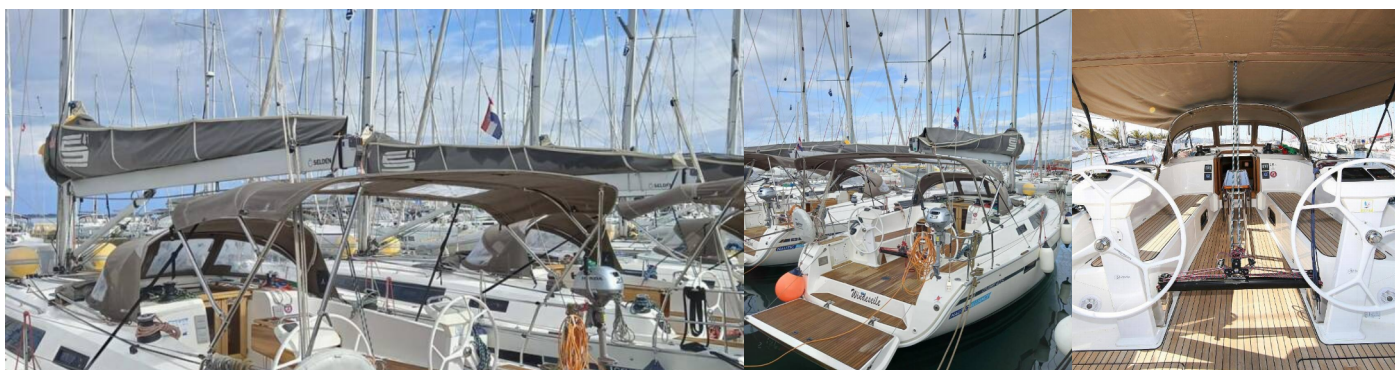

PRICE / WEEKS

07.06. - 14.06.2025 2.600 € ~~3.250 €~~	14.06. - 21.06.2025 2.600 € ~~3.250 €~~	21.06. - 28.06.2025 2.680 € ~~3.350 €~~	28.06. - 05.07.2025 2.800 € ~~3.500 €~~
05.07. - 12.07.2025 2.880 € ~~3.600 €~~	12.07. - 19.07.2025 2.880 € ~~3.600 €~~	19.07. - 26.07.2025 2.880 € ~~3.600 €~~	26.07. - 02.08.2025 2.880 € ~~3.600 €~~
02.08. - 09.08.2025 2.840 € ~~3.550 €~~	09.08. - 16.08.2025 2.840 € ~~3.550 €~~	16.08. - 23.08.2025 2.760 € ~~3.450 €~~	23.08. - 30.08.2025 2.720 € ~~3.400 €~~
30.08. - 06.09.2025 2.720 € ~~3.400 €~~	06.09. - 13.09.2025 2.880 € ~~3.600 €~~	13.09. - 20.09.2025 En opción	20.09. - 27.09.2025 2.880 € ~~3.600 €~~
27.09. - 04.10.2025 2.800 € ~~3.500 €~~	04.10. - 11.10.2025 2.760 € ~~3.450 €~~	11.10. - 18.10.2025 En opción	18.10. - 25.10.2025 1.920 € ~~2.400 €~~
25.10. - 01.11.2025 1.920 € ~~2.400 €~~	01.11. - 08.11.2025 1.920 € ~~2.400 €~~	08.11. - 15.11.2025 1.880 € ~~2.350 €~~	15.11. - 22.11.2025 1.880 € ~~2.350 €~~
23.11. - 31.12.2025 Reservado			

WEB

www.suncharter.de

TELÉFONO

+49 (0)8171 299 05

DIRECCIÓN DE CORREO ELECTRÓNICO

info@suncharter.de

SUN CHARTER

Hans-Urmiller-Ring 11, D-82515, Wolfratshausen, Alemania