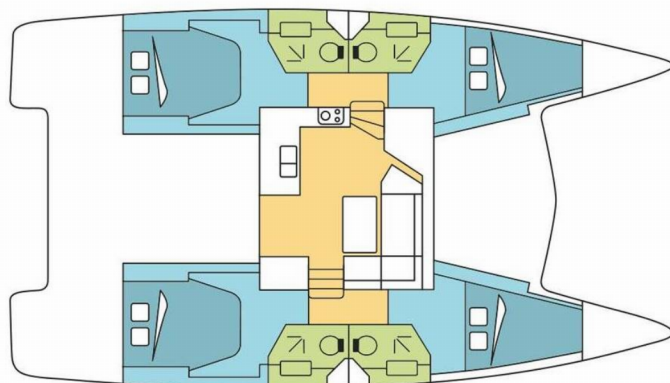

FONTAINE PAJOT ISLA 40

Chilli (2022)

Member of
NAUTIC ALLIANCE **NA**

Caractéristiques techniques

Yacht ID	140
Marque	Fountaine Pajot
Nom	Chilli
Année de production	2022
Longueur	39 ft
Cabines	4
Couchages	8 + 1
Toilettes/Douche	4

Purchase price: 470.000 €

Contact person:

Équipement standard du yacht

Comfort: Cockpit cushions, Sundeck cushions

Deck: Anchor line, Anchor swivel, Bimini top, Black ball, Black conus, Boat hook, Bosun's chair (Safe seat) (boatswain's chair), Canister for water, Cockpit full tent, Cockpit table, Cockpit/stern, outside shower, Davit, Dinghy, Dinghy (byboat) pump, Electric anchor windlass, Fenders, Gangway, Grill/Barbecue/Plancha, Hawser, Impeller, V-belt, oilfilter, Jerry cans for diesel, Main anchor, Mooring ropes , Plastic bucket, Repair box for dinghy, Round/globular fender, Spare anchor (Reserve, Auxiliary anchor), Spotlight / Headlights, Sprayhood, Spring line, Teak cockpit, Water hose