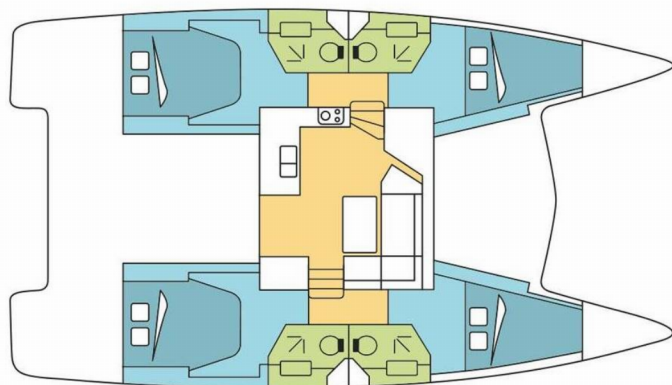

FONTAINE PAJOT ISLA 40

Chilli (2022)

Member of
NAUTIC ALLIANCE **NA**

Caractéristiques techniques

Yacht ID	140
Marque	Fountaine Pajot
Nom	Chilli
Année de production	2022
Longueur	39 ft
Cabines	4
Couchages	8 + 1
Toilettes/Douche	4

Purchase price: 430.000 €

Contact person:

Équipement standard du yacht

Comfort: Cockpit cushions, Sundeck cushions

Deck: Anchor line, Anchor swivel, Bimini top, Black ball, Black conus, Boat hook, Bosun's chair (Safe seat) (boatswain's chair), Canister for water, Cockpit full tent, Cockpit table, Cockpit/stern, outside shower, Davit, Dinghy, Dinghy (byboat) pump, Electric anchor windlass, Fenders, Gangway, Grill/Barbecue/Plancha, Hawser, Impeller, V-belt, oilfilter, Jerry cans for diesel, Main anchor, Mooring ropes , Plastic bucket, Repair box for dinghy, Round/globular fender, Spare anchor (Reserve, Auxiliary anchor), Spotlight / Headlights, Sprayhood, Spring line, Teak cockpit, Water hose

Entertainment: Outdoor speakers, Radio

Galley: Gas bottles, Hot water, Kitchen utensils (Galley equipment, cutlery), Refrigerator

Interior: Barometer, Clock, Electric fans in cabins, Electric toilet

Navigation: Autopilot, GPS chart plotter, GPS chart plotter - cockpit, Harbour guides, Logge/Lot/Speed/Wind, Navigation (Nautical) charts and nautical guide , Navigation set, Radar, Radar reflector, Screen, Spyglass with bearing compass