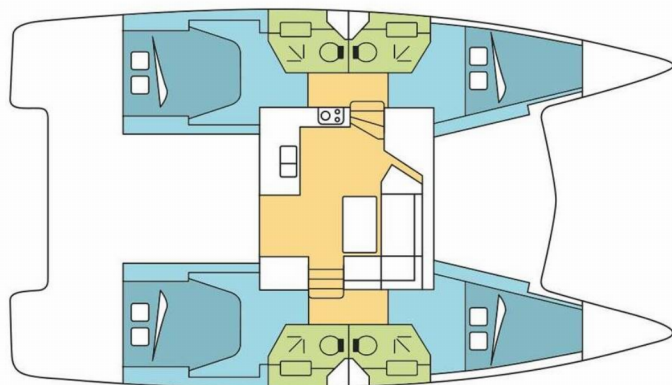

## Caractéristiques techniques

Yacht ID	140
Marque	Fountaine Pajot
Nom	Chilli
Année de production	2022
Longueur	39 ft
Cabines	4
Couchages	8 + 1
Toilettes/Douche	4

**Purchase price: 470.000 €**

## Équipement standard du yacht

**Comfort:** Cockpit cushions, Sundeck cushions

**Deck:** Anchor line, Anchor swivel, Bimini top, Black ball, Black conus, Boat hook, Bosun's chair (Safe seat) (boatswain's chair), Canister for water, Cockpit full tent, Cockpit table, Cockpit/stern, outside shower, Davit, Dinghy, Dinghy (byboat) pump, Electric anchor windlass, Fenders, Gangway, Grill/Barbecue/Plancha, Hawser, Impeller, V-belt, oilfilter, Jerry cans for diesel, Main anchor, Mooring ropes , Plastic bucket, Repair box for dinghy, Round/globular fender, Spare anchor (Reserve, Auxiliary anchor), Spotlight / Headlights, Sprayhood, Spring line, Teak cockpit, Water hose