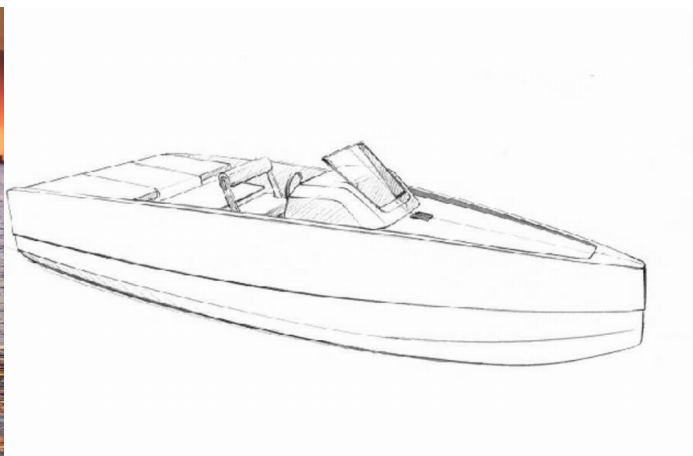

NUVA M6 CABIN

No Name (2025)

Member of
NAUTIC ALLIANCE **NA**

Caractéristiques techniques

Yacht ID	158
Marque	NUVA YACHTS
Nom	No Name
Année de production	2025
Longueur	20 ft
Cabines	1
Couchages	2
Toilettes/Douche	0

Purchase price: 49.500 €

Contact person:

NUVA M6 CABIN

No Name (2025)

Member of
NAUTIC ALLIANCE **NA**

Équipement standard du yacht

Comfort: Sun mattresses

Deck: Anchor, Anchor swivel, Bathing platform, Bimini top, Cockpit table, Cockpit/stern, outside shower, Electric anchor windlass, Teak deck

Entertainment: Radio

Navigation: Compass, GPS chart plotter

Yacht electrics: Batteries, USB sockets