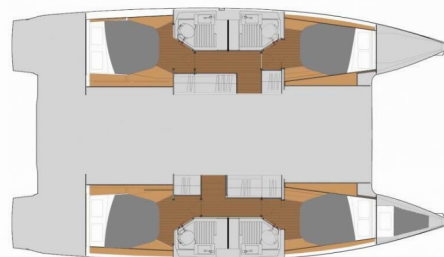

FONTAINE PAJOT ASTREA 42

Elizabeth

Le Catamaran Fontaine Pajot Astrea 42 „Elizabeth“, construit en 2025, est amarré à Trogir, Marina Trogir (ex.SCT), Trogir - Croatie. Le yacht dispose de 4 + 1 cabines, peut accueillir 8 + 2 + 1 personnes et possède 4 toilettes/douches.

Elizabeth

Année De Production

2025

Longueur

12.58 m

Cabins

4 + 1

Couchages

Deck

Anchor line, Anchor swivel, Bimini top, Black ball, Black conus, Boat hook, Bosun's chair (Safe seat) (boatswain's chair), Canister for water, Cockpit full tent, Cockpit grill (Gas Plancha), Cockpit table (teak, incl. extension), Cockpit/stern, outside shower, Dinghy, Dinghy (byboat) pump, Electric anchor windlass (1 x, main sail), Fenders, Gangway, Hawser, Impeller, V-belt, oilfilter, Jerry cans for diesel, Main anchor, Mooring ropes, Plastic bucket, Round/globular fender, Spare anchor (Reserve, Auxiliary anchor), Spotlight / Headlights, Sprayhood, Spring line, Teak cockpit (synthetic), Water hose